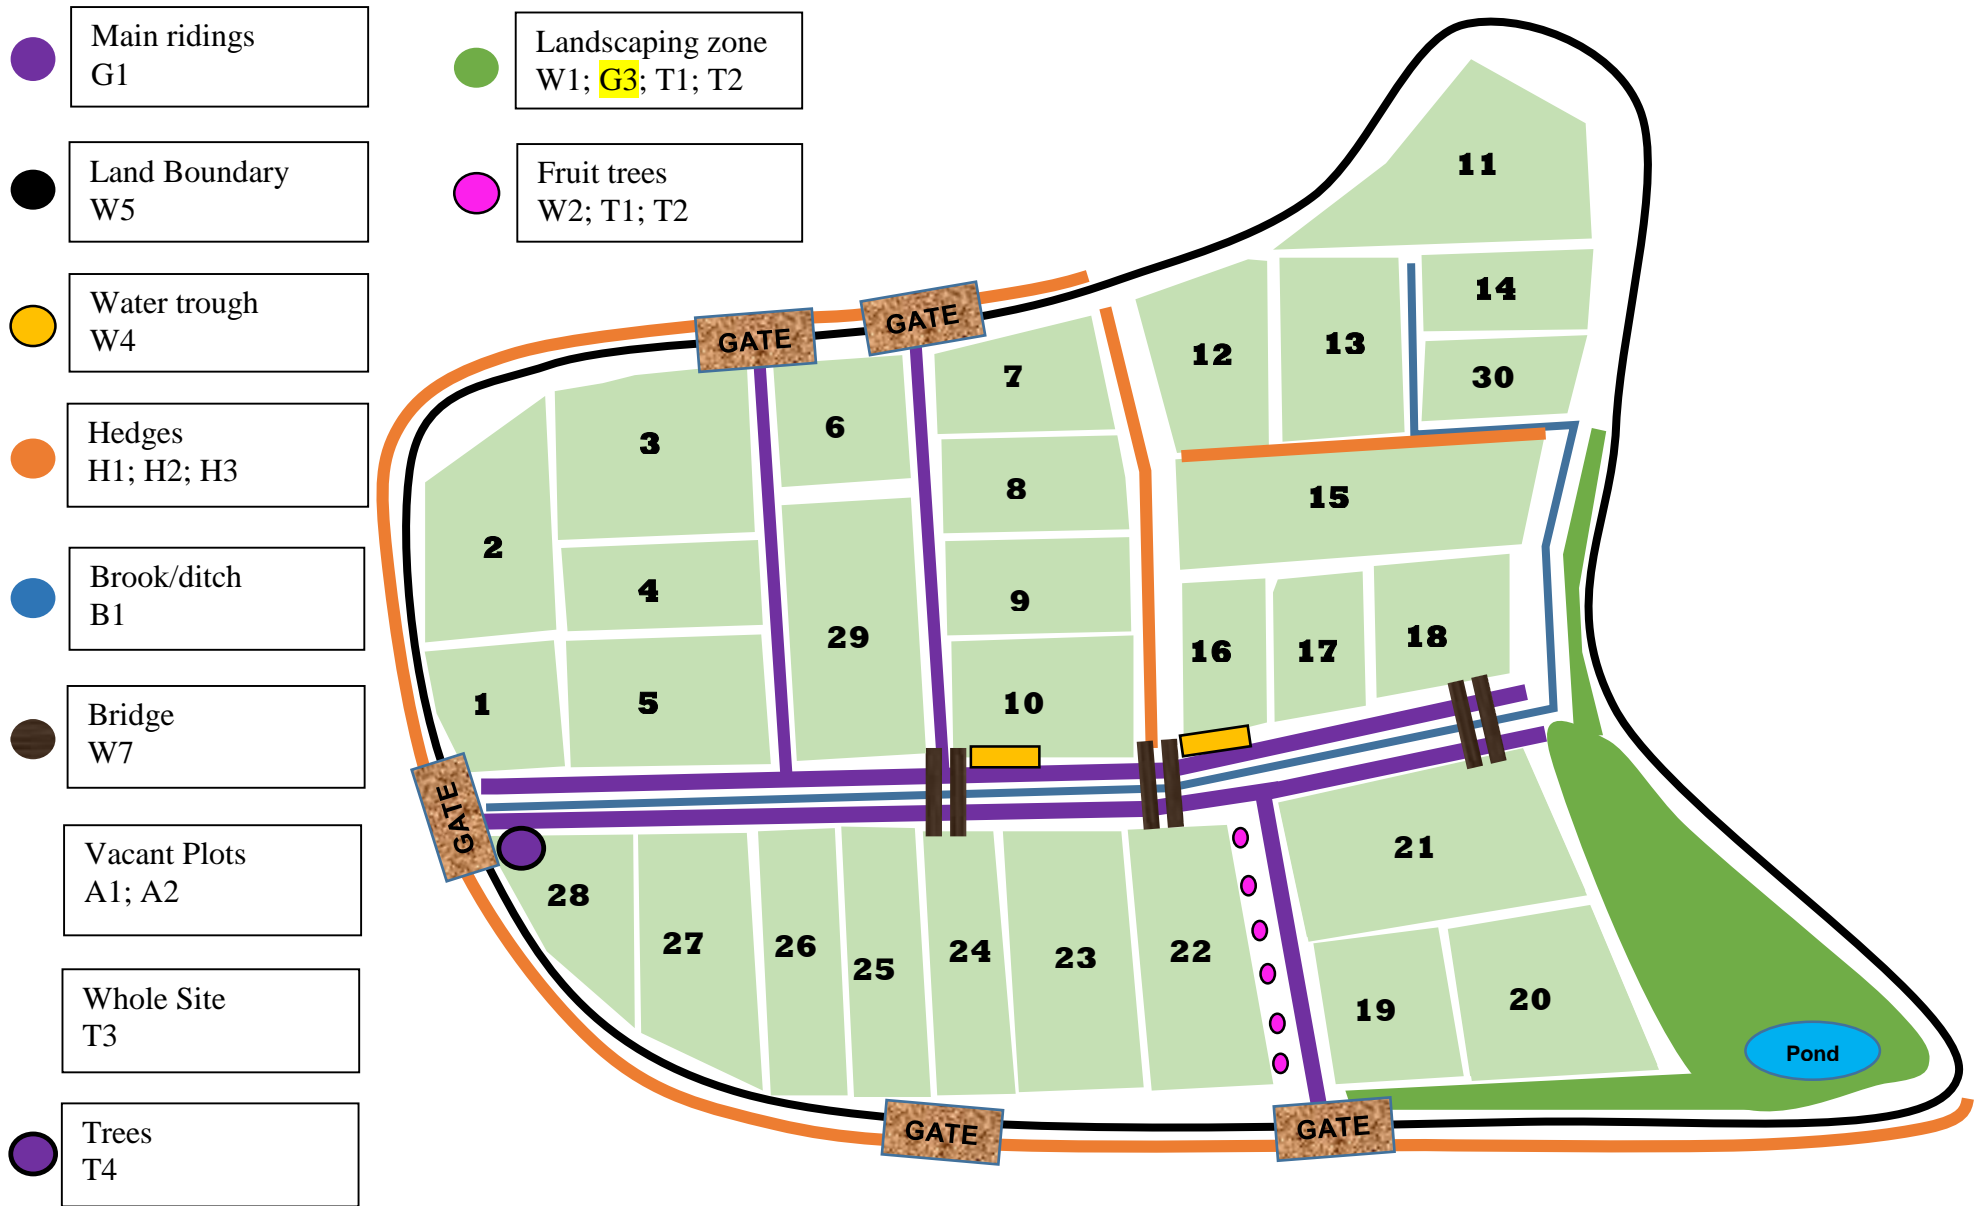

APPENDIX 3.3– BROUGHTON RD, MILTON KEYNES VILLAGE ALLOTMENT SITE

Map not to scale

22/10/2018 11:57