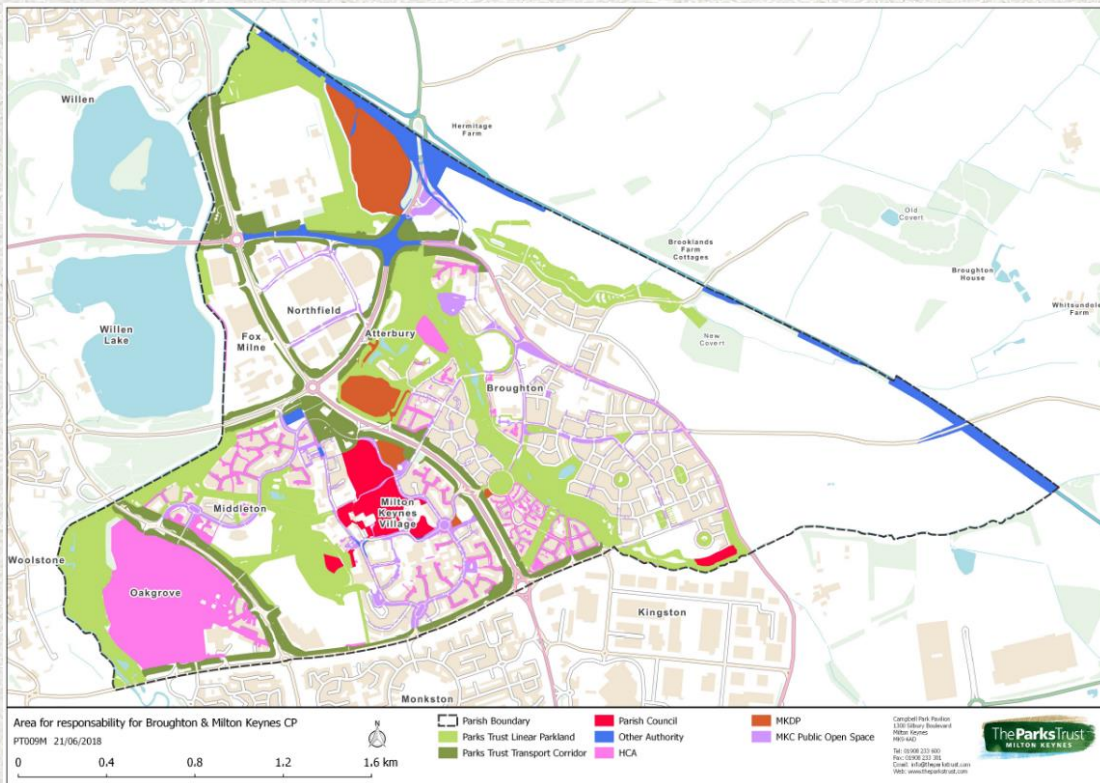

The Parks Trust – Areas of Responsibility

The Parks Trust looks after over 6,000 acres of green space across Milton Keynes, with several sites in the boundary for the Broughton and Milton Keynes Parish Council.